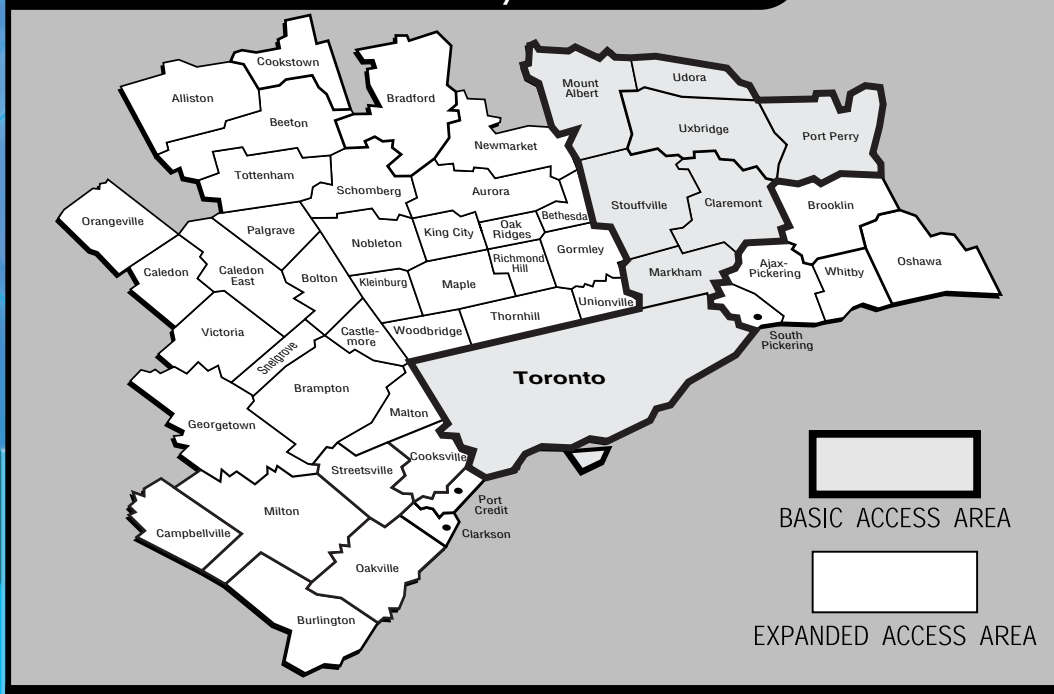

Udora/Mount Albert/Port Perry Access Areas

**FOR A FREE 7 DAY TRIAL CALL US AT
905-852-3939**