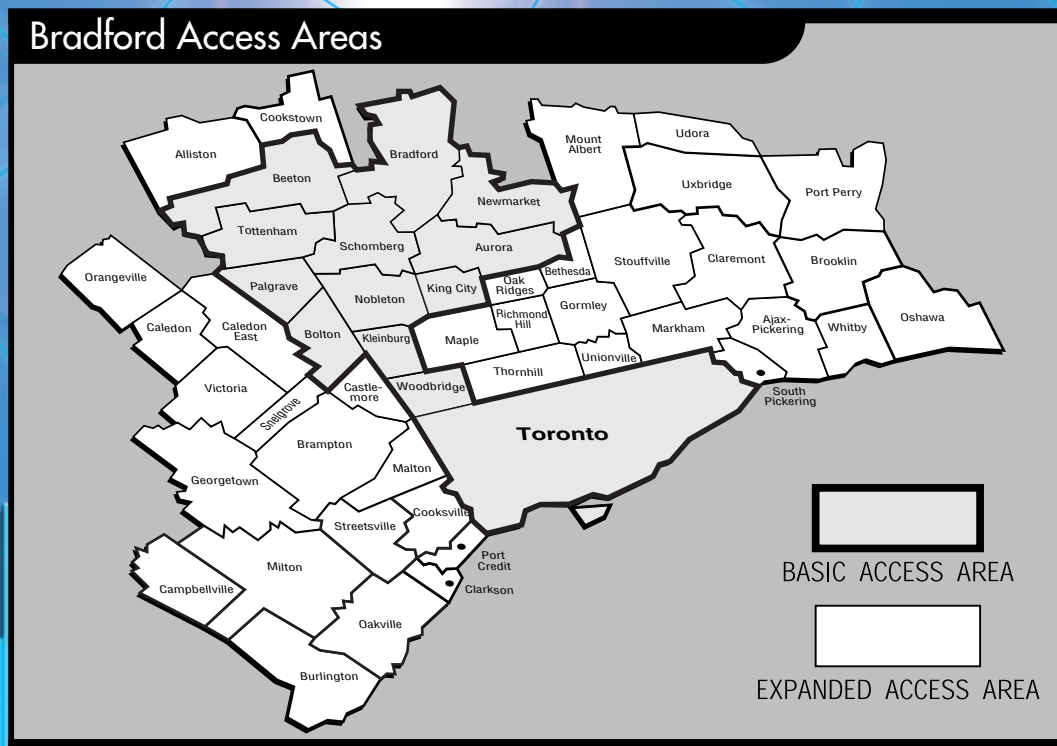

Bradford Access Areas

**FOR A FREE 7 DAY TRIAL CALL US AT
905-939-8480**