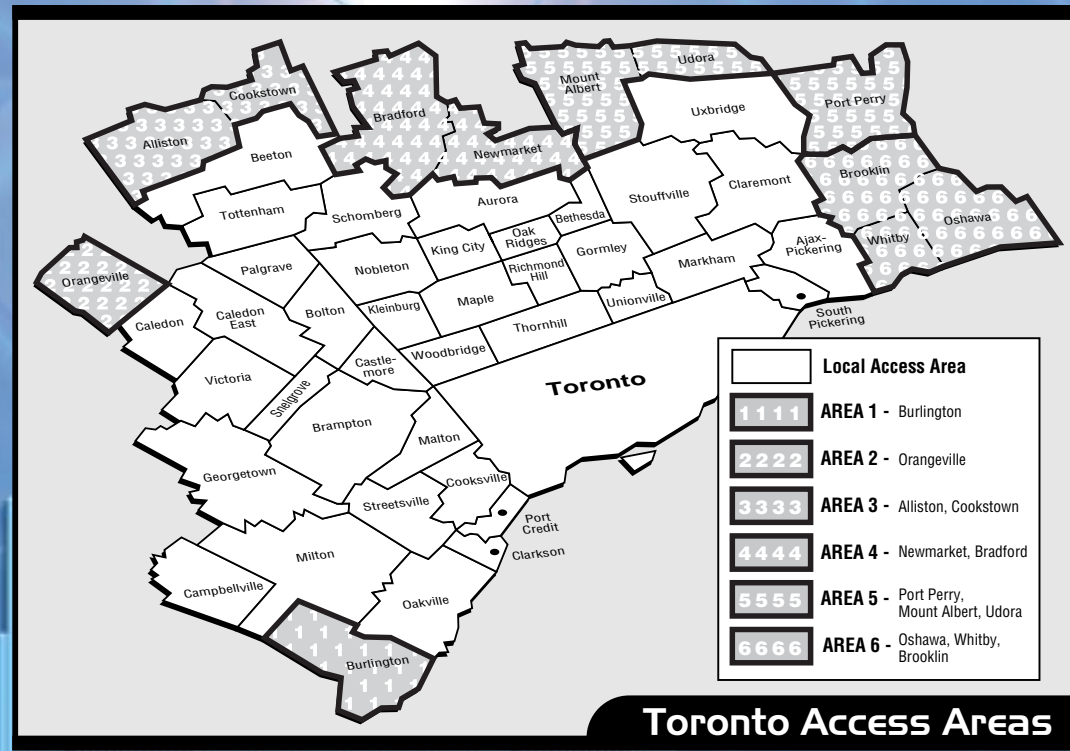

FOR A FREE 7 DAY TRIAL CALL US AT
416-601-1200